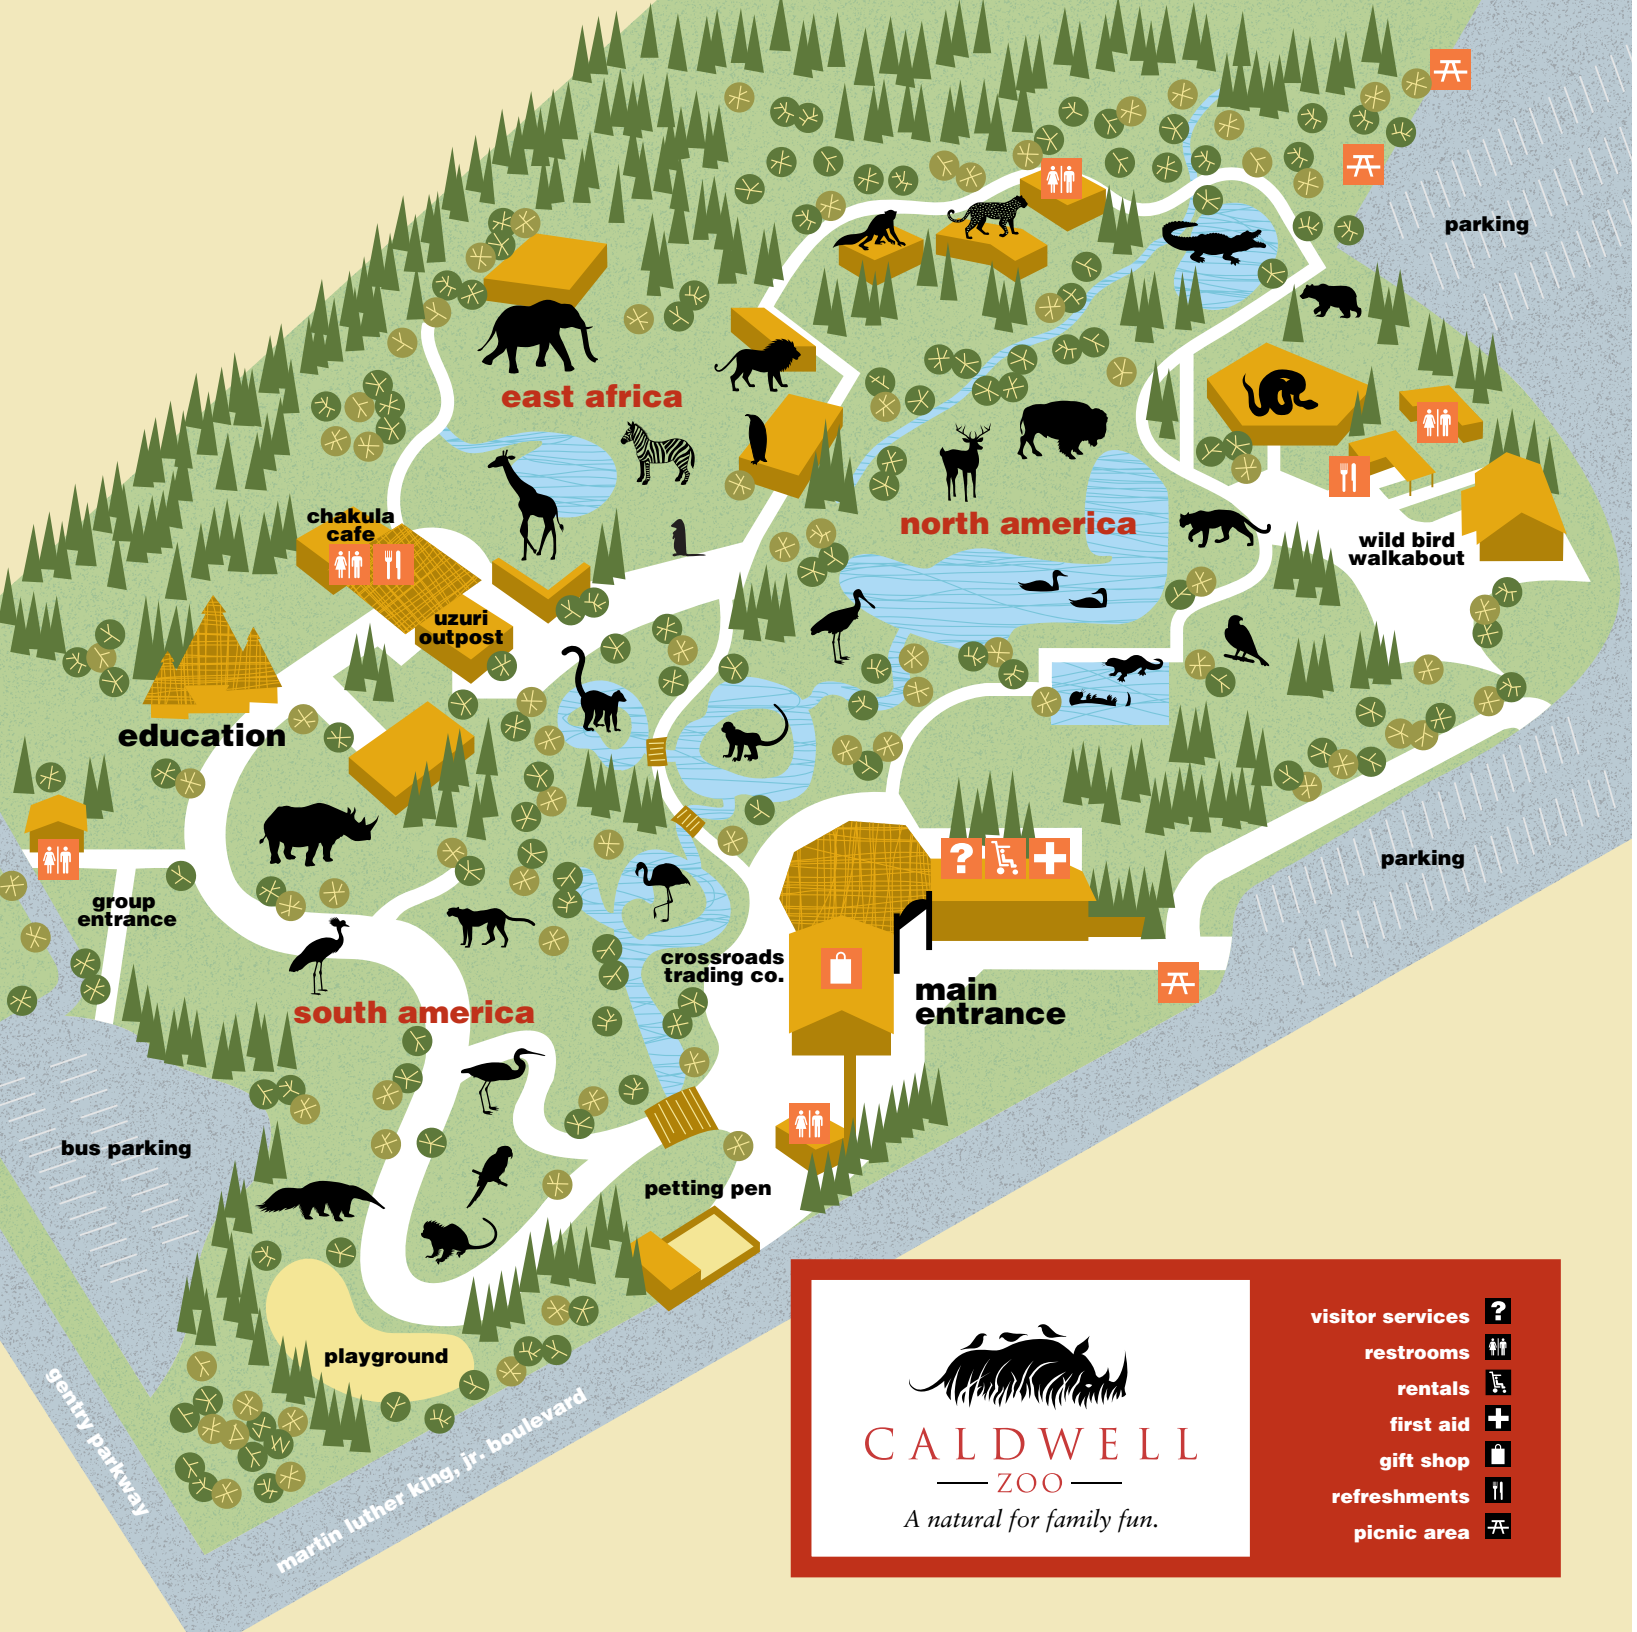

Welcome to Caldwell Zoo

Hours

March — Labor Day
9:00 a.m. to 5 p.m.

After Labor Day — February
9 a.m. to 4 p.m.

Closed Thanksgiving, Christmas and
New Year's Day

Special Services

Wagon, stroller and wheelchair rentals are available at the Visitor Services center inside the main entrance. Photo identification is required.

Policies

We offer family picnic spots adjacent to the main parking lot on MLK Blvd. Groups arriving by bus are invited to use the large picnic area near the bus parking lot on Gentry Pkwy.

For your safety and the safety of our animals, pets, fires and sporting equipment are not allowed in the Zoo.

www.caldwellzoo.org

CALDWELL
— ZOO —

A natural for family fun.

visitor services

restrooms

rentals

first aid

gift shop